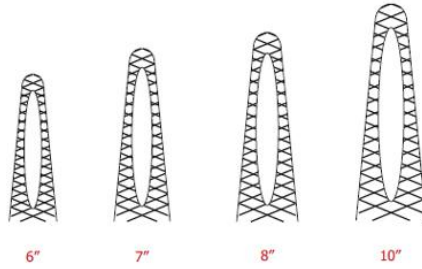

12

15

20

21

22

23

24

BARD PARKER BLADES

No. 10, 11, 12, 15, 20, 21, 22, 23, 24

**MAYO HEGARS
NEEDLE HOLDERS
STRAIGHT
STAINLESS STEEL**

6"

7"

8"

10"

**MAYO HEGARS
NEEDLE HOLDERS
STRAIGHT
TUNGSTEN CARBIDE**

6"