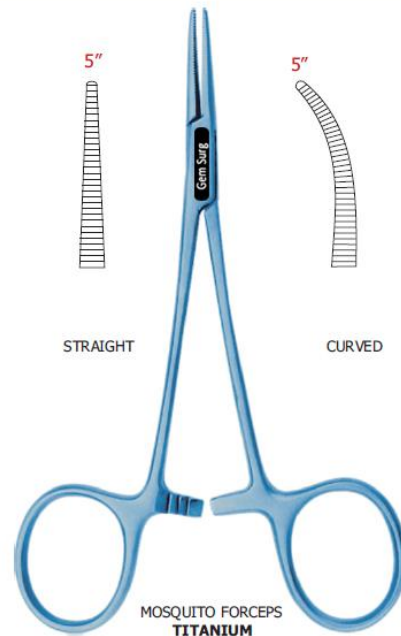

SPENCER WELLS ARTERY FORCEPS

STRAIGHT

- 5"
- 6"
- 7"
- 8"
- 10"

CURVED

- 5"
- 6"
- 7"
- 8"
- 10"

Gynecology & Obs. Instruments (Gem Surg Equipments Pvt. Ltd)

STRAIGHT

CURVED

MOSQUITO FORCEPS
STAINLESS STEEL

STRAIGHT

CURVED

MOSQUITO FORCEPS
TITANIUM

STRAIGHT

KOCHER'S
ARTERY FORCEPS
STRAIGHT

KOCHER'S
ARTERY FORCEPS
CURVED

CURVED

ROUX RETRACTOR
SET OF 3

**LONDON
VAGINAL RETRACTOR**
RIGHT ANGLED

**DEAVERS
RETRACTOR**

1/2" x 6"
3/4" x 8"
1" x 12"

**DEAVERS RETRACTOR
ADULT**

1 1/2" x 12"
2" x 12"
2 1/2" x 12"

**DEAVERS RETRACTOR
WITH FIBER OPTIC LIGHT CARRIER
ADULT**