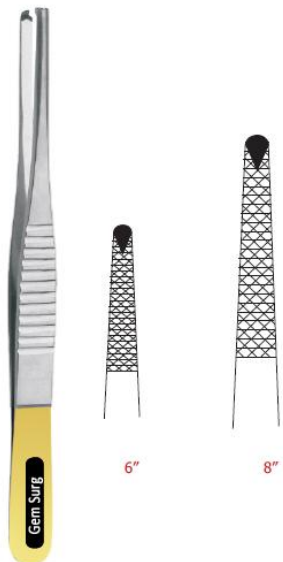

SPENCER WELLS ARTERY FORCEPS

STRAIGHT

- 5"
- 6"
- 7"
- 8"
- 10"

CURVED

- 5"
- 6"
- 7"
- 8"
- 10"

Gynecology & Obs. Instruments (Gem Surg Equipments Pvt. Ltd)

STRAIGHT

CURVED

MOSQUITO FORCEPS
STAINLESS STEEL

STRAIGHT

CURVED

MOSQUITO FORCEPS
TITANIUM

STRAIGHT

KOCHER'S
ARTERY FORCEPS
STRAIGHT

KOCHER'S
ARTERY FORCEPS
CURVED

CURVED

Gynecology & Obs. Instruments (Gem Surg Equipments Pvt. Ltd)

DISSECTING FORCEPS
STAINLESS STEEL - PLAIN

DISSECTING FORCEPS
TUNGSTEN CARBIDE - PLAIN

DISSECTING FORCEPS
TITANIUM - PLAIN

DISSECTING FORCEPS
STAINLESS STEEL - TOOTH

DISSECTING FORCEPS
TUNGSTEN CARBIDE - TOOTH

DISSECTING FORCEPS
TITANIUM - TOOTH

TOWEL FORCEPS
BACKHAUS

TOWEL CLIP
CROSS-ACTION

B.P. HANDLE NO. 3

B.P. HANDLE NO. 4

10

11