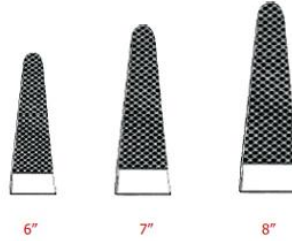

12

15

20

21

22

23

24

BARD PARKER BLADES

No. 10, 11, 12, 15, 20, 21, 22, 23, 24

**MAYO HEGARS
NEEDLE HOLDERS
STRAIGHT
STAINLESS STEEL**

6"

7"

8"

10"

**MAYO HEGARS
NEEDLE HOLDERS
STRAIGHT
TUNGSTEN CARBIDE**

6"

7"

8"

**MAYO HEGARS
NEEDLE HOLDERS
STRAIGHT
TITANIUM**

6"

**BOZEMANN
NEEDLE HOLDERS**
STRAIGHT
STAINLESS STEEL

**BOZEMANN
NEEDLE HOLDERS**
STRAIGHT
TUNGSTEN CARBIDE

DRESSING SCISSORS
STRAIGHT (SHARP x BLUNT)
STAINLESS STEEL
5"
6"