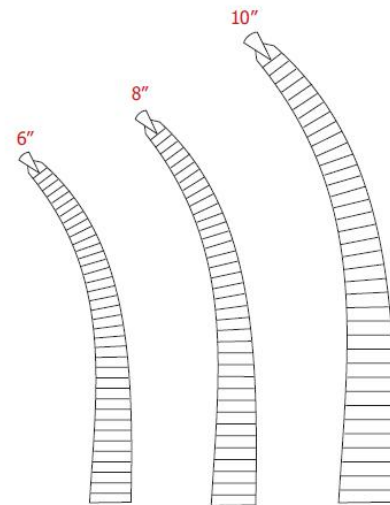

SPENCER WELLS ARTERY FORCEPS

STRAIGHT

- 5"
- 6"
- 7"
- 8"
- 10"

CURVED

- 5"
- 6"
- 7"
- 8"
- 10"

Gynecology & Obs. Instruments (Gem Surg Equipments Pvt. Ltd)

STRAIGHT

CURVED

MOSQUITO FORCEPS
STAINLESS STEEL

STRAIGHT

CURVED

MOSQUITO FORCEPS
TITANIUM

STRAIGHT

KOCHER'S
ARTERY FORCEPS
STRAIGHT

KOCHER'S
ARTERY FORCEPS
CURVED

CURVED

ROUX RETRACTOR
SET OF 3

**LONDON
VAGINAL RETRACTOR**
RIGHT ANGLED

**DEAVERS
RETRACTOR**

1/2" x 6"
3/4" x 8"
1" x 12"

**DEAVERS RETRACTOR
ADULT**

1 1/2" x 12"
2" x 12"
2 1/2" x 12"

**DEAVERS RETRACTOR
WITH FIBER OPTIC LIGHT CARRIER
ADULT**