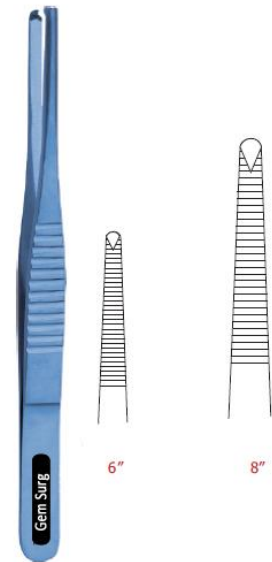

SPENCER WELLS ARTERY FORCEPS

STRAIGHT

- 5"
- 6"
- 7"
- 8"
- 10"

CURVED

- 5"
- 6"
- 7"
- 8"
- 10"

Gynecology & Obs. Instruments (Gem Surg Equipments Pvt. Ltd)

STRAIGHT

CURVED

MOSQUITO FORCEPS
STAINLESS STEEL

STRAIGHT

CURVED

MOSQUITO FORCEPS
TITANIUM

STRAIGHT

KOCHER'S
ARTERY FORCEPS
STRAIGHT

KOCHER'S
ARTERY FORCEPS
CURVED

CURVED

DISSECTING FORCEPS
TUNGSTEN CARBIDE - TOOTH

DISSECTING FORCEPS
TITANIUM - TOOTH

TOWEL FORCEPS
BACKHAUS

TOWEL CLIP
CROSS-ACTION

B.P. HANDLE NO. 3

B.P. HANDLE NO. 4

10

11

ROUX RETRACTOR
SET OF 3

**LONDON
VAGINAL RETRACTOR**
RIGHT ANGLED

**DEAVERS
RETRACTOR**

1/2" x 6"
3/4" x 8"
1" x 12"

**DEAVERS RETRACTOR
ADULT**

1 1/2" x 12"
2" x 12"
2 1/2" x 12"

**DEAVERS RETRACTOR
WITH FIBER OPTIC LIGHT CARRIER
ADULT**