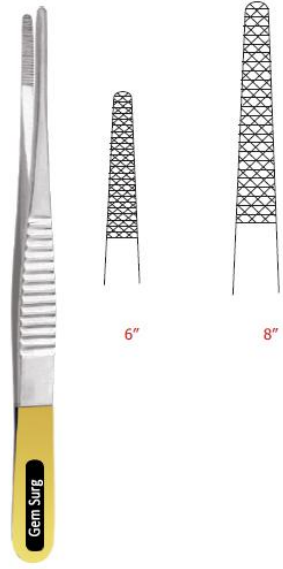

DISSECTING FORCEPS
TUNGSTEN CARBIDE - PLAIN