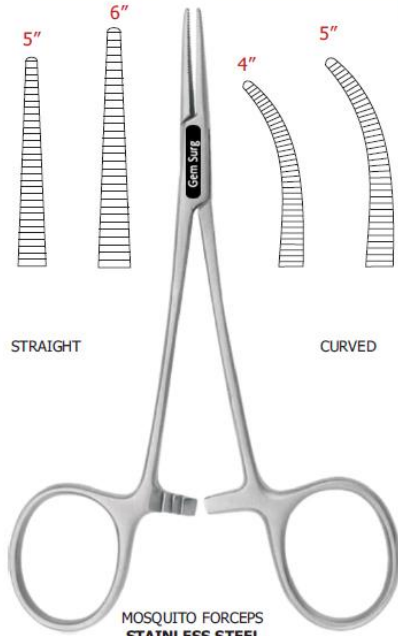

SPENCER WELLS ARTERY FORCEPS

STRAIGHT

- 5"
- 6"
- 7"
- 8"
- 10"

CURVED

- 5"
- 6"
- 7"
- 8"
- 10"

Gynecology & Obs. Instruments (Gem Surg Equipments Pvt. Ltd)

STRAIGHT

CURVED

MOSQUITO FORCEPS
STAINLESS STEEL

STRAIGHT

CURVED

MOSQUITO FORCEPS
TITANIUM

STRAIGHT

KOCHER'S
ARTERY FORCEPS
STRAIGHT

KOCHER'S
ARTERY FORCEPS
CURVED

CURVED

ROUX RETRACTOR
SET OF 3

**LONDON
VAGINAL RETRACTOR**
RIGHT ANGLED

**DEAVERS
RETRACTOR**

1/2" x 6"
3/4" x 8"
1" x 12"

**DEAVERS RETRACTOR
ADULT**

1 1/2" x 12"
2" x 12"
2 1/2" x 12"

**DEAVERS RETRACTOR
WITH FIBER OPTIC LIGHT CARRIER
ADULT**

1 1/2" x 12"
1" x 12"

CHEATTLE JAR

**CHEATTLE
FORCEPS
10"**

**MAYO SAFETY PIN
INSTRUMENT HOLDER**