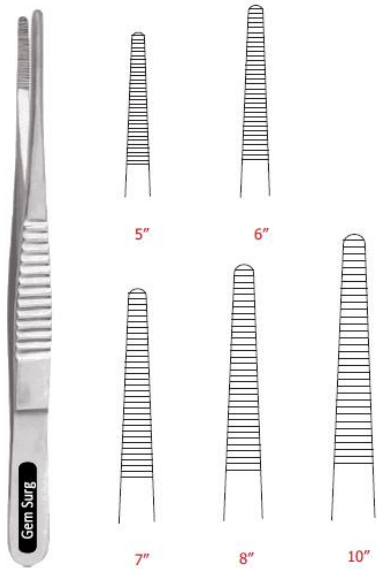

Gynecology & Obs. Instruments (Gem Surg Equipments Pvt. Ltd)

DISSECTING FORCEPS
STAINLESS STEEL - PLAIN