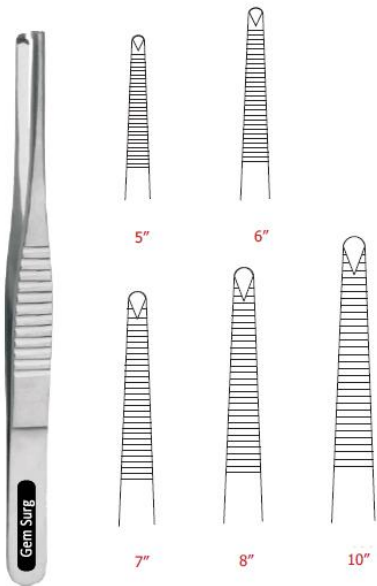

DISSECTING FORCEPS
STAINLESS STEEL - TOOTH