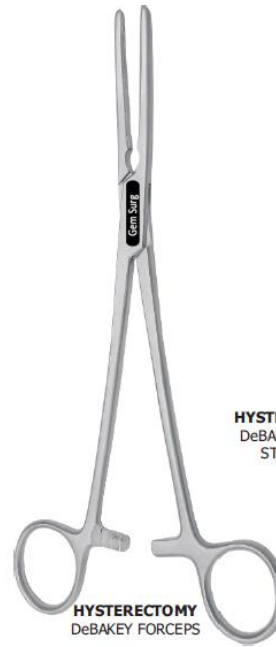

**LISTRE BANDAGE
CUTTING SCISSORS**
5½"
7½"

**GAUGE
CUTTING SCISSORS**
9"

**O'BRIEN STITCH REMOVAL
ANGULAR SCISSORS**
TUNGSTEN CARBIDE
4½"

**UMBILICAL CORD
SCISSORS**

**EPISIOTOMY
SCISSORS**

**LANGENBECK
RETRACTOR
SMALL**
25CM x 6MM
35CM x 15MM

**LANGENBECK
RETRACTOR
LARGE**
45CM x 20MM
65CM x 25MM
75CM x 25MM
90CM x 25MM

**LANGENBECK RETRACTOR
WITH FIBER OPTIC LIGHT CARRIERS
ALONG WITH SUCTION**
45CM x 20MM
75CM x 25MM

CZERNY RETRACTOR
6"
8"

LANE'S RETRACTOR
SET OF 2

ROUX RETRACTOR
SET OF 3

**LONDON
VAGINAL RETRACTOR**
RIGHT ANGLED

**DEAVERS
RETRACTOR**

1/2" x 6"
3/4" x 8"
1" x 12"

**DEAVERS RETRACTOR
ADULT**

1 1/2" x 12"
2" x 12"
2 1/2" x 12"

**DEAVERS RETRACTOR
WITH FIBER OPTIC LIGHT CARRIER
ADULT**