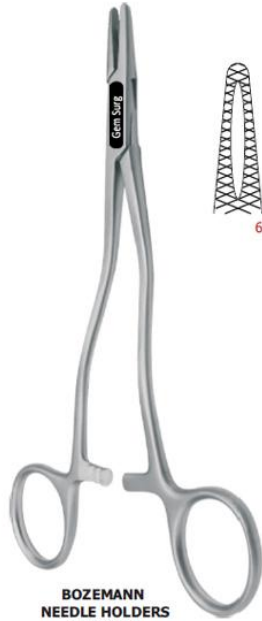

No. 10, 11, 12, 15, 20, 21, 22, 23, 24

**MAYO HEGARS
NEEDLE HOLDERS
STRAIGHT
STAINLESS STEEL**

6"

7"

8"

10"

**MAYO HEGARS
NEEDLE HOLDERS
STRAIGHT
TUNGSTEN CARBIDE**

6"

7"

8"

**MAYO HEGARS
NEEDLE HOLDERS
STRAIGHT
TITANIUM**

6"

**BOZEMANN
NEEDLE HOLDERS**
STRAIGHT
STAINLESS STEEL

**BOZEMANN
NEEDLE HOLDERS**
STRAIGHT
TUNGSTEN CARBIDE

DRESSING SCISSORS
STRAIGHT (SHARP x BLUNT)
STAINLESS STEEL
5"
6"