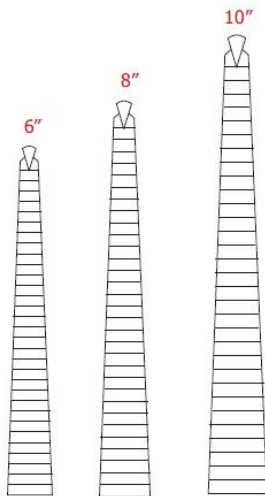

SPENCER WELLS ARTERY FORCEPS

STRAIGHT

- 5"
- 6"
- 7"
- 8"
- 10"

CURVED

- 5"
- 6"
- 7"
- 8"
- 10"

Gynecology & Obs. Instruments (Gem Surg Equipments Pvt. Ltd)

STRAIGHT

CURVED

MOSQUITO FORCEPS
STAINLESS STEEL

STRAIGHT

CURVED

MOSQUITO FORCEPS
TITANIUM

STRAIGHT

KOCHER'S
ARTERY FORCEPS
STRAIGHT

KOCHER'S
ARTERY FORCEPS
CURVED

CURVED

12

15

20

21

22

23

24

BARD PARKER BLADES

ROUX RETRACTOR
SET OF 3

**LONDON
VAGINAL RETRACTOR**
RIGHT ANGLED

**DEAVERS
RETRACTOR**

1/2" x 6"
3/4" x 8"
1" x 12"

**DEAVERS RETRACTOR
ADULT**

1 1/2" x 12"
2" x 12"
2 1/2" x 12"

**DEAVERS RETRACTOR
WITH FIBER OPTIC LIGHT CARRIER
ADULT**